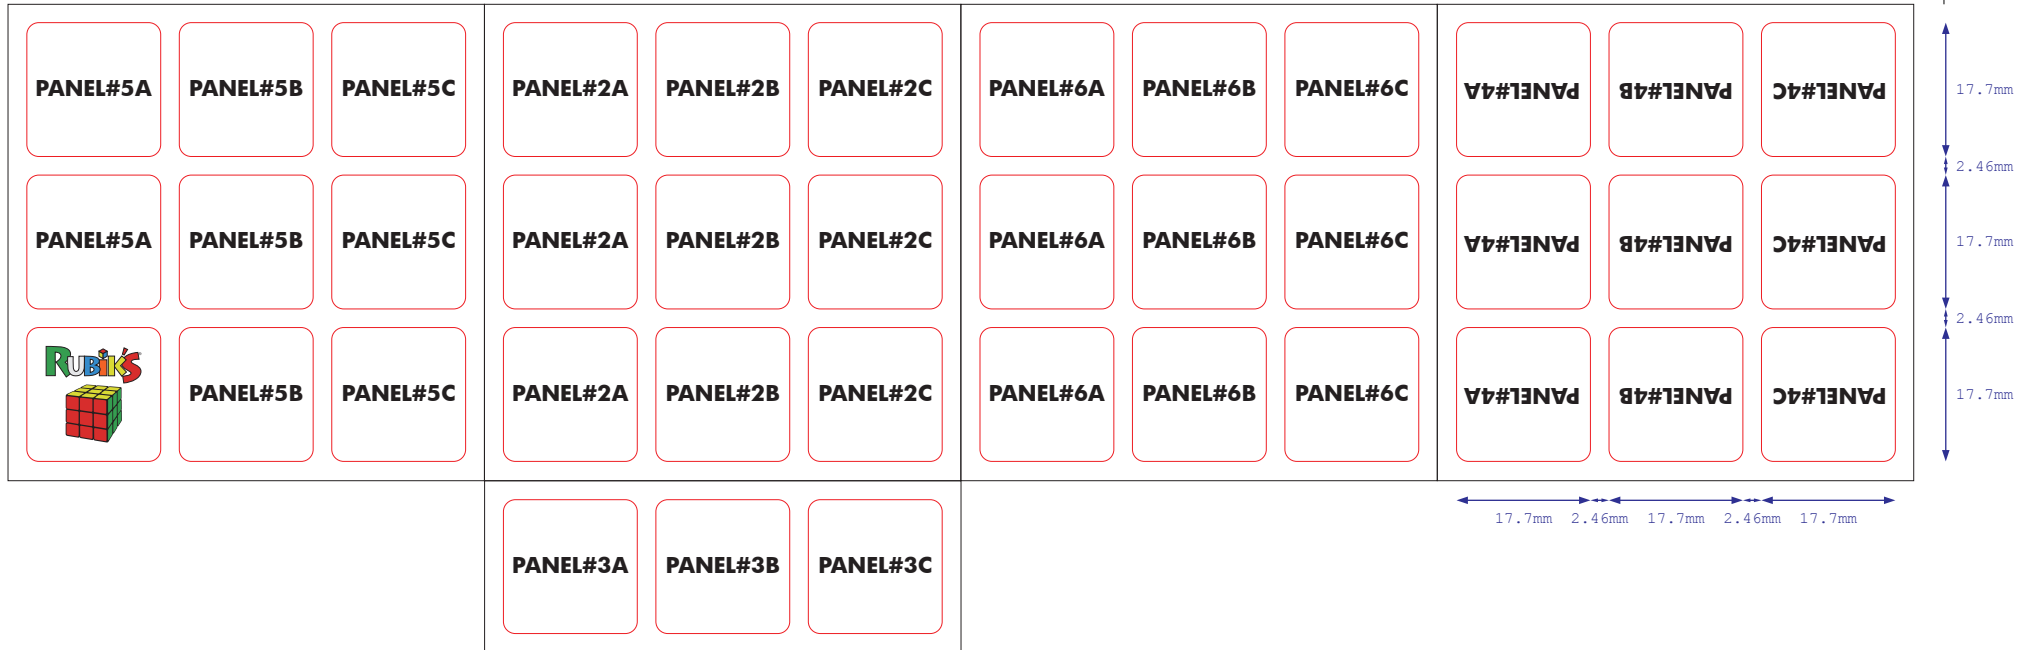

**CYAN MAGENTA YELLOW BLACK DIECUT**

**Rubik's Highlighter**