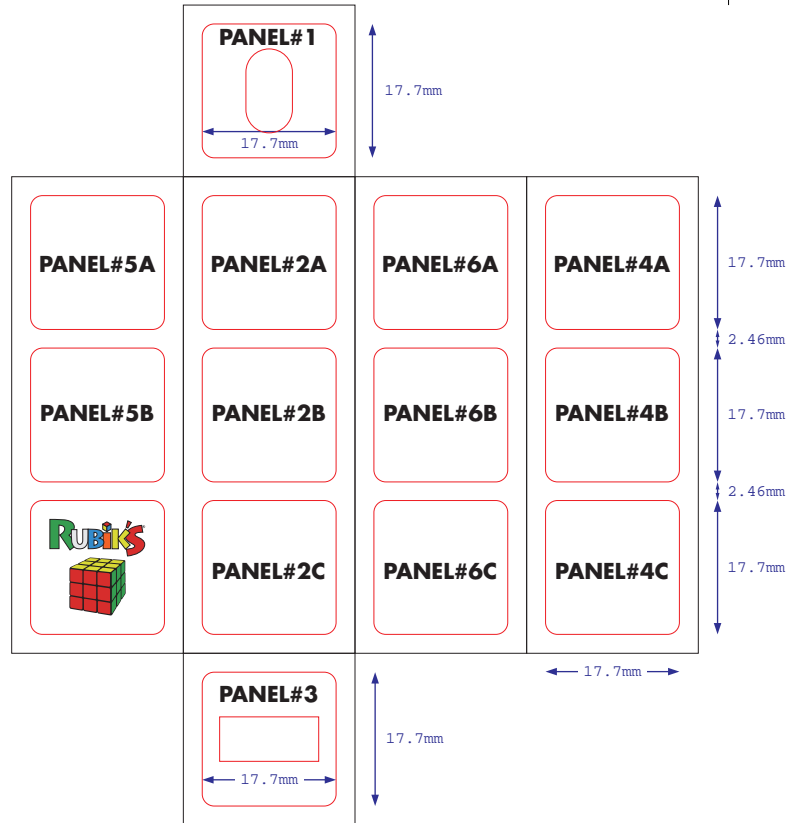

CYAN MAGENTA YELLOW BLACK DIECUT

Rubik's USB